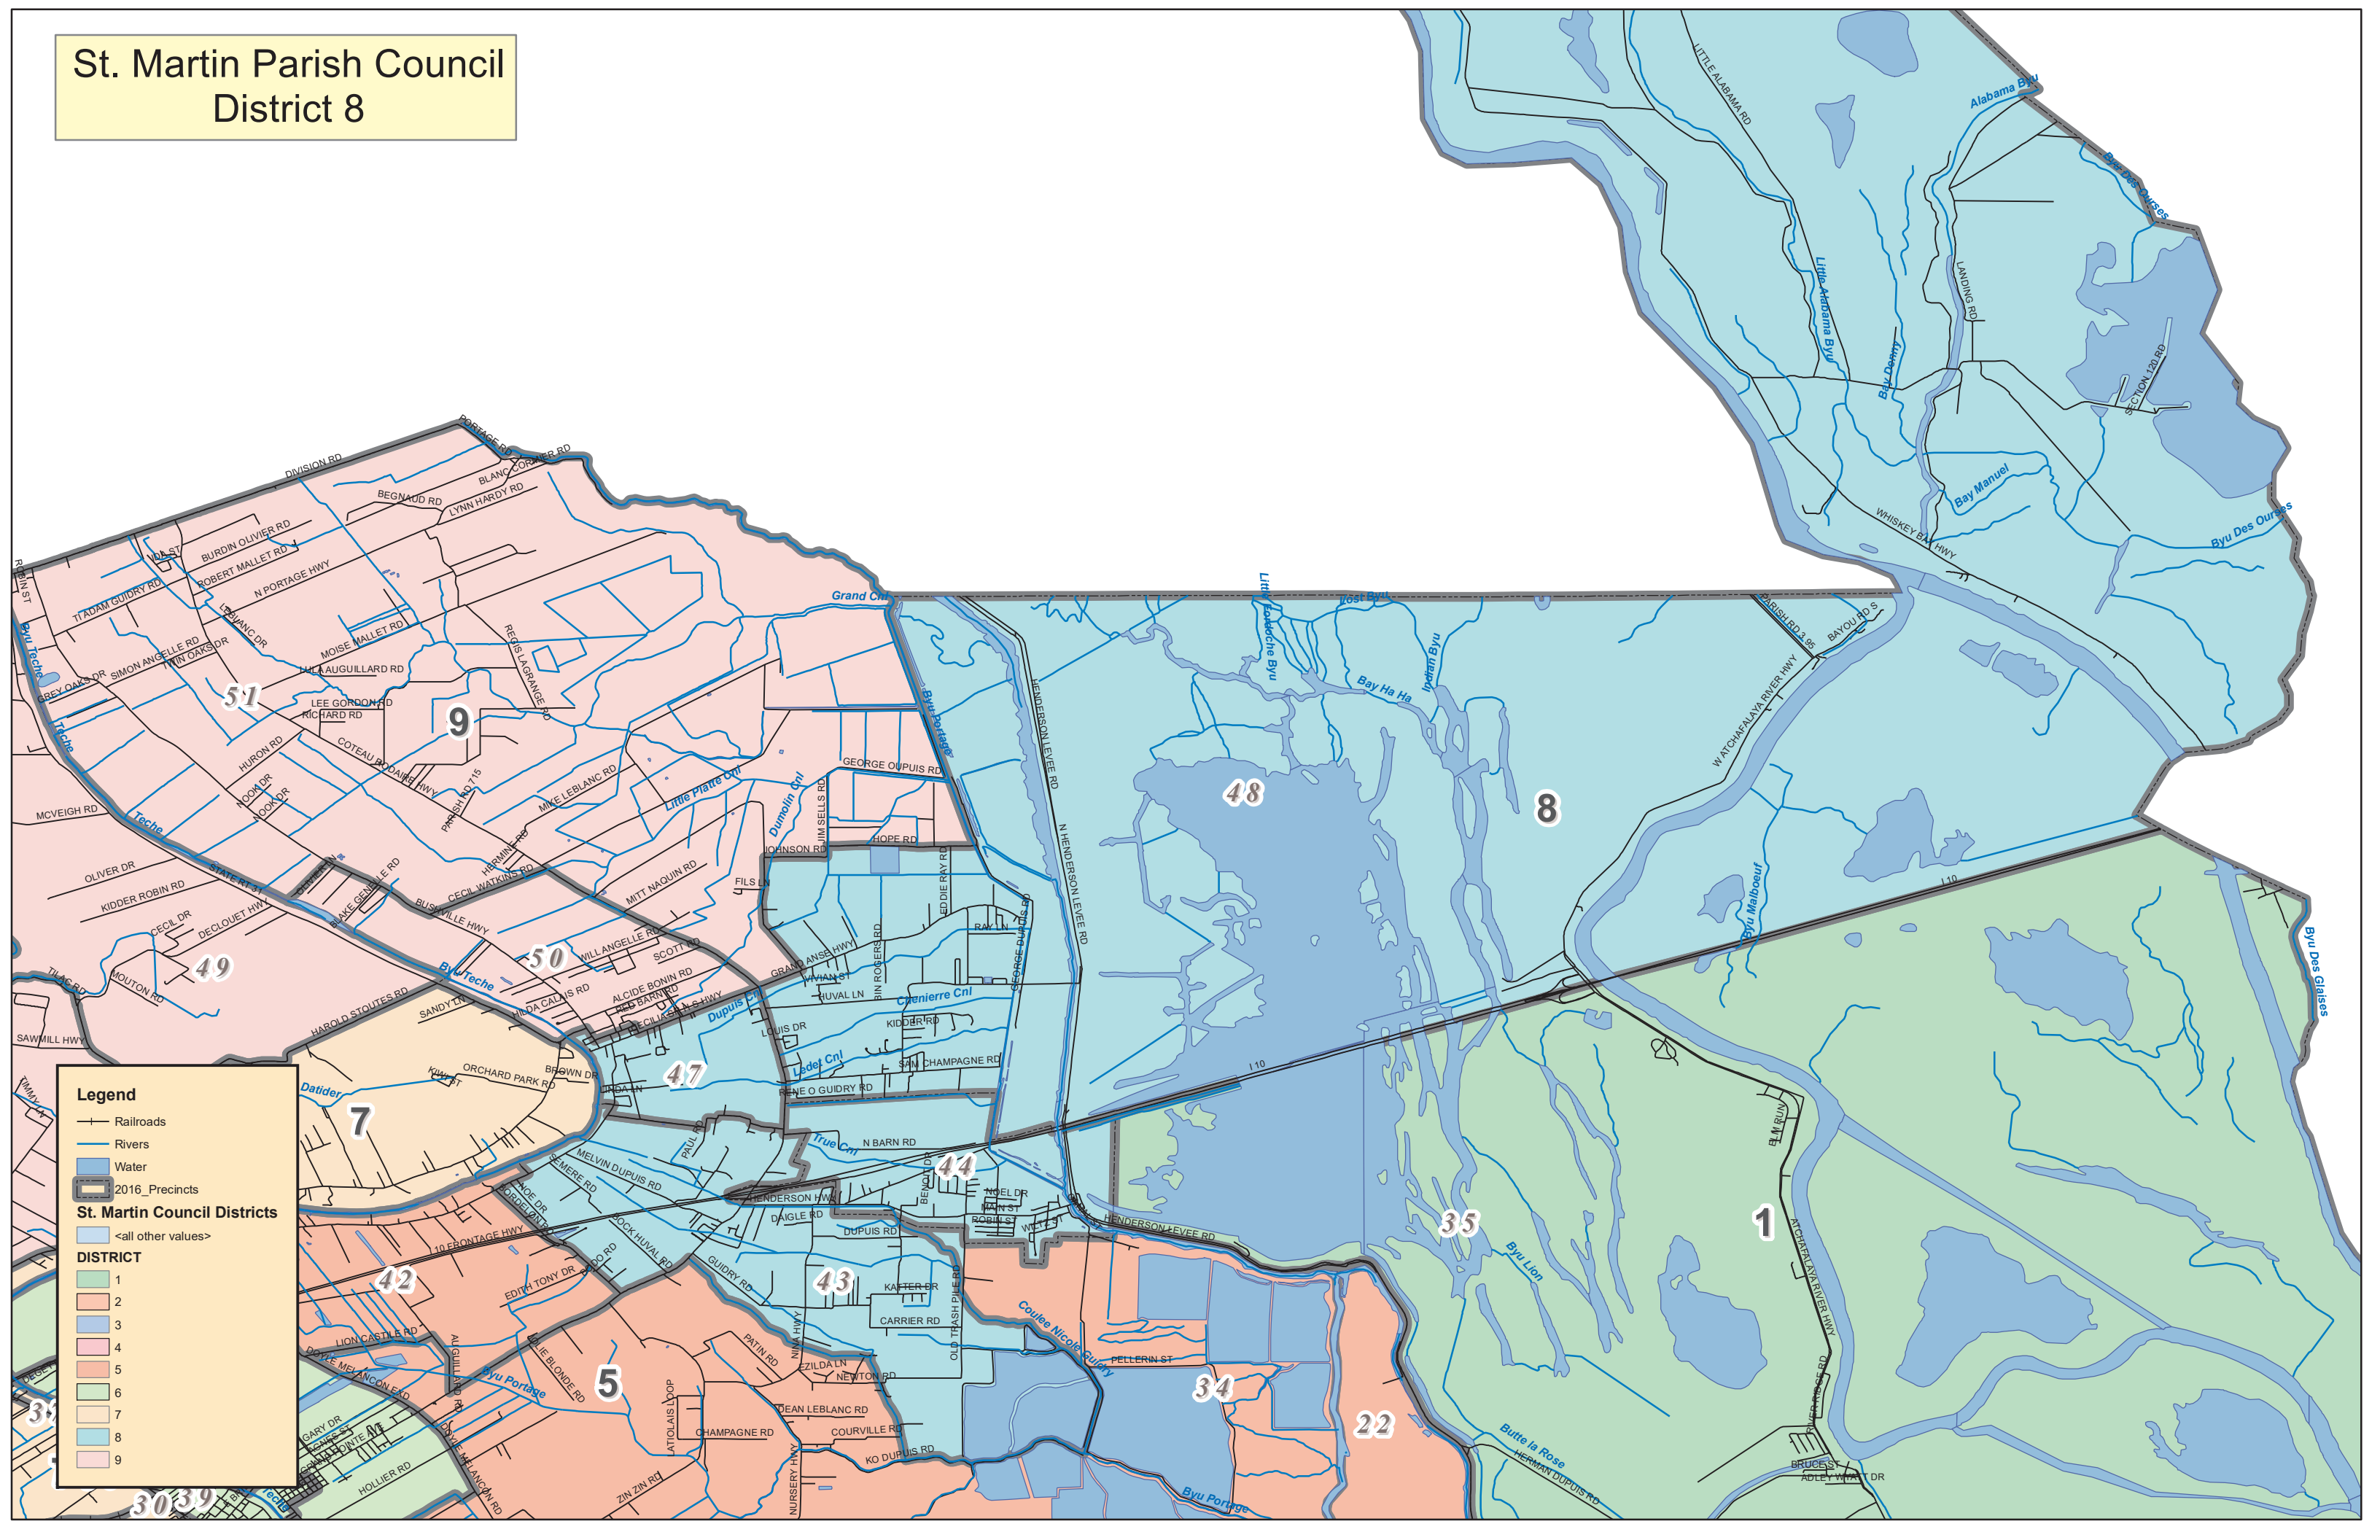

St. Martin Parish Council District 8

Legend

- Railroads
- Rivers
- Water
- 2016_Precincts

St. Martin Council Districts

- <all other values>

DISTRICT

- 1
- 2
- 3
- 4
- 5
- 6
- 7
- 8
- 9