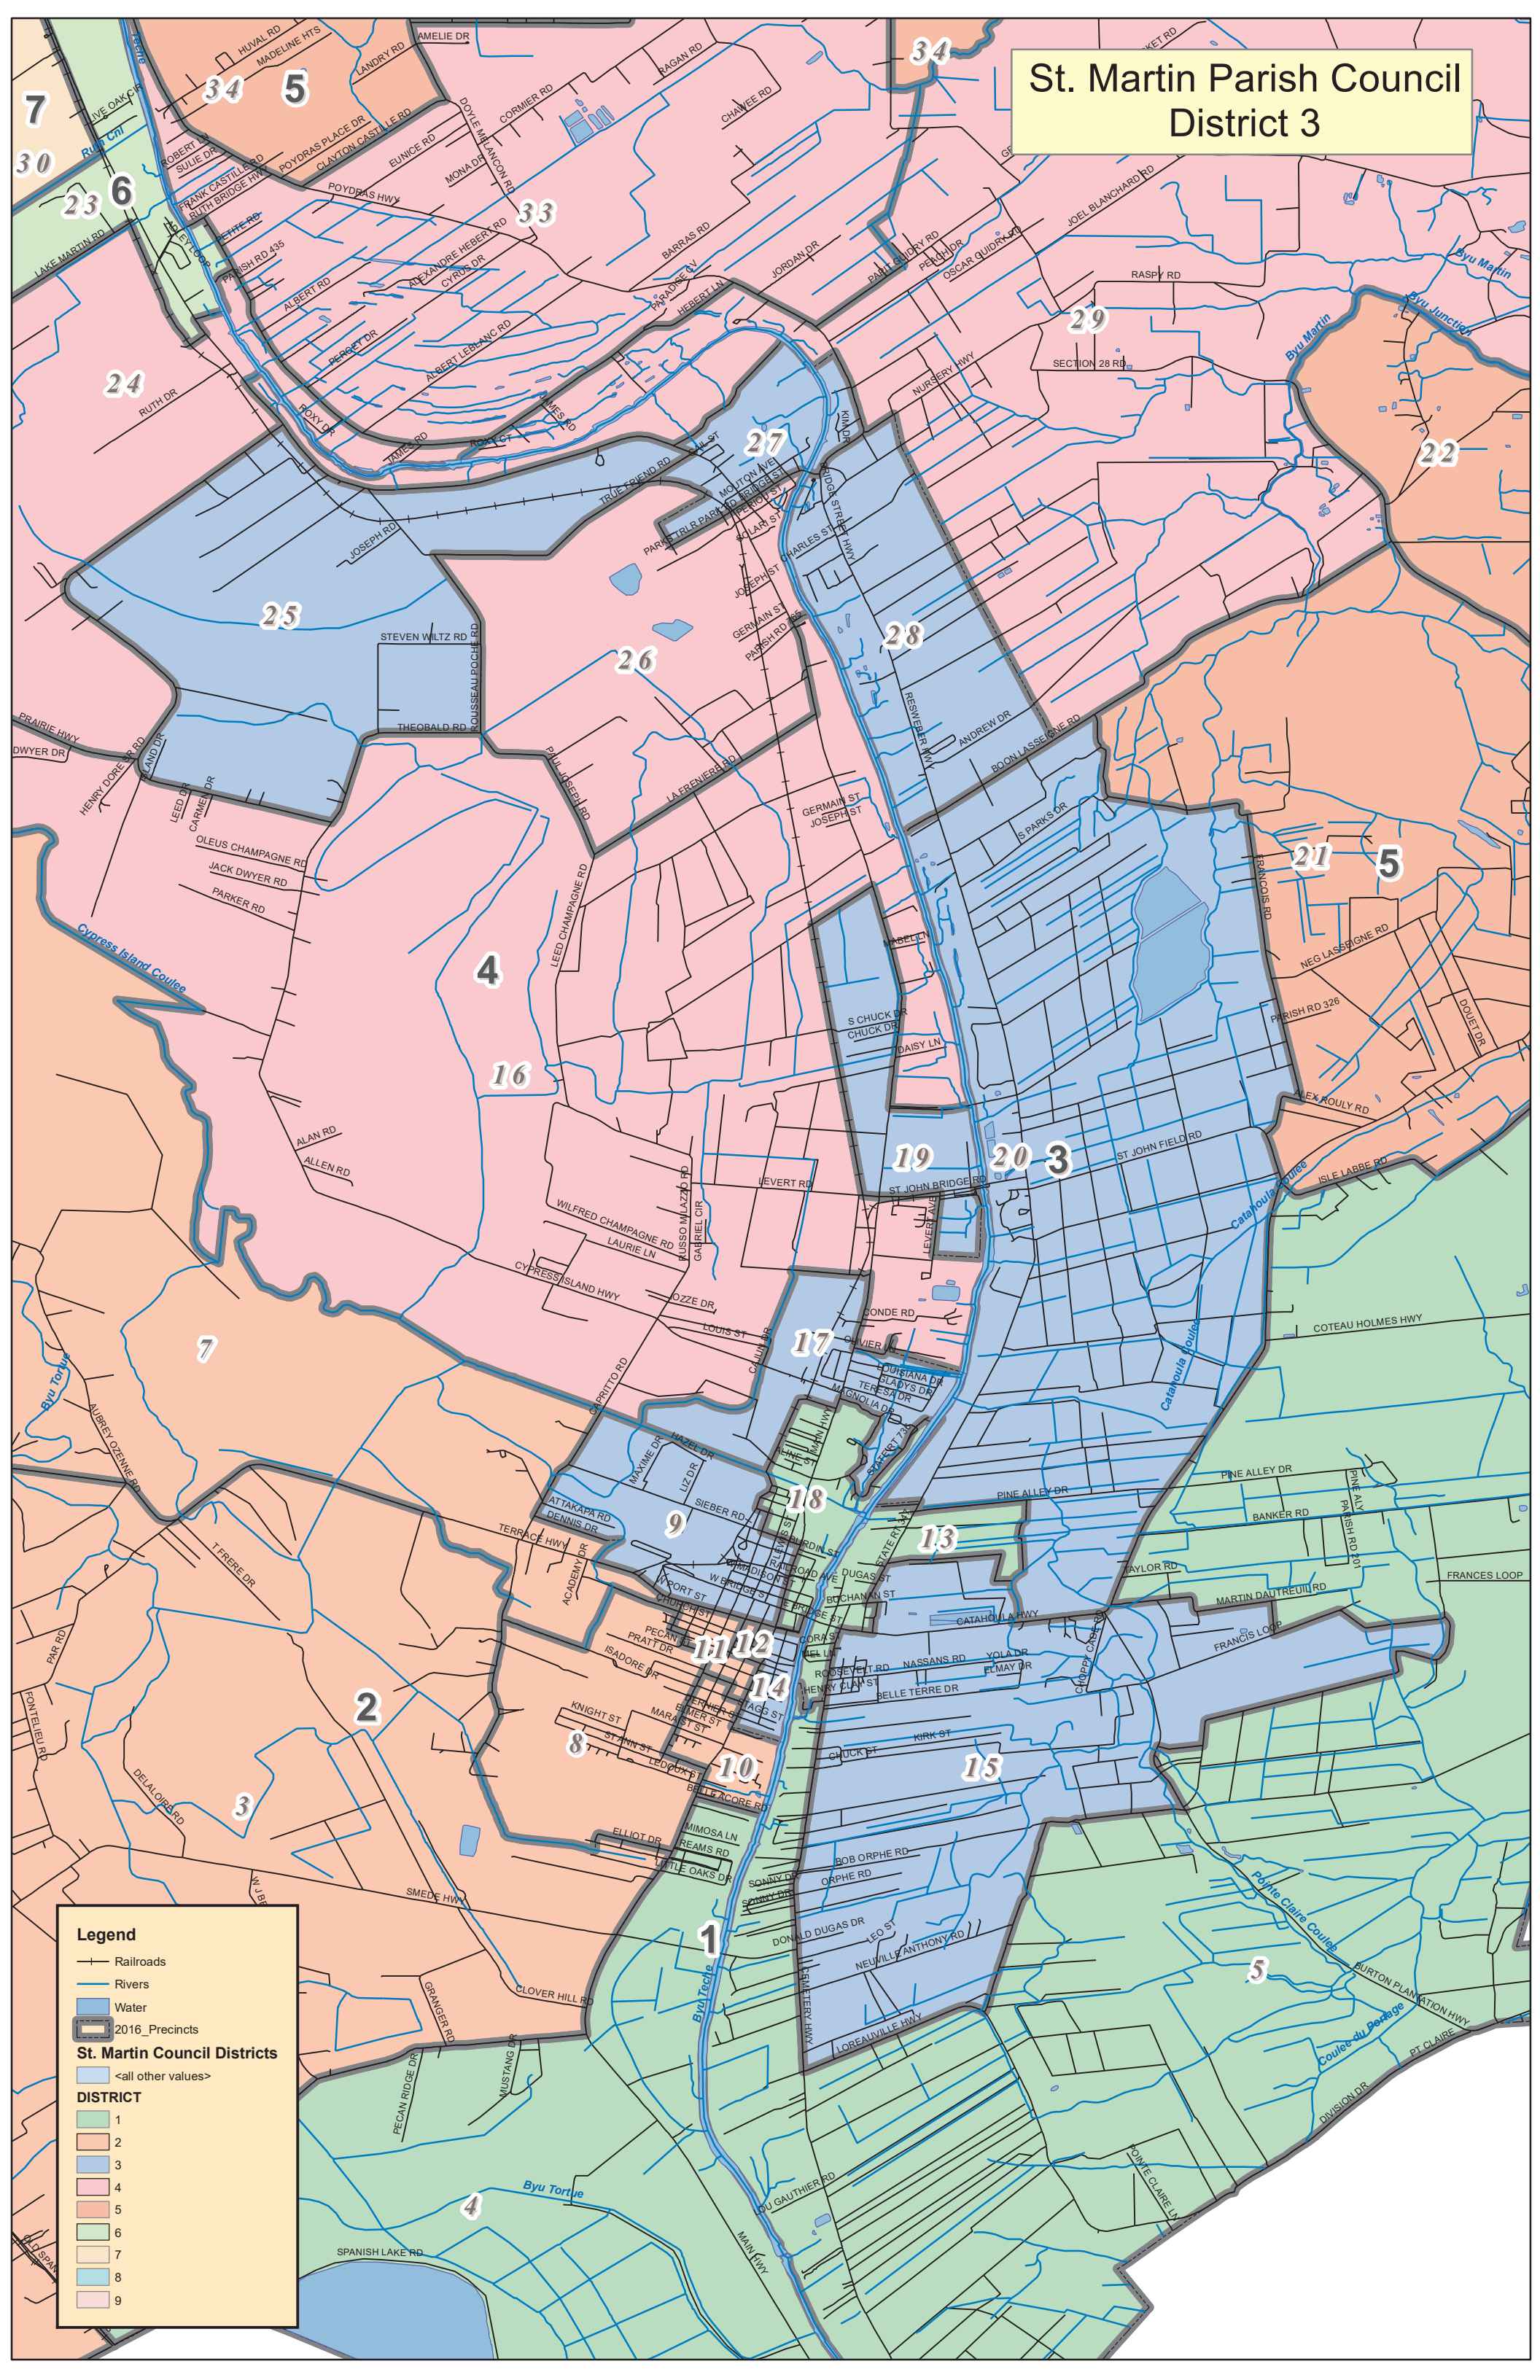

St. Martin Parish Council District 3

Legend

- Railroads
- Rivers
- Water
- 2016_Precincts

St. Martin Council Districts

- <all other values>

DISTRICT

- 1
- 2
- 3
- 4
- 5
- 6
- 7
- 8
- 9